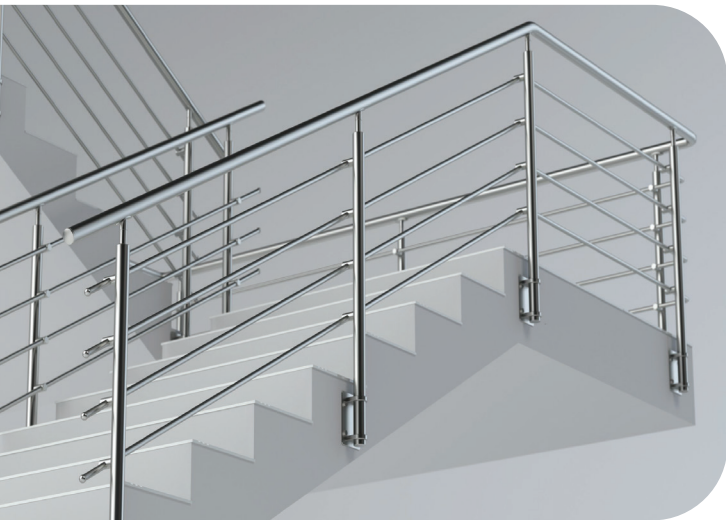

• Glass handrails and balustrades

Whether it is a commercial or residential building, handrails and balustrades are very significant safety features. Although various materials can be used to design a striking and functional balustrade, glass balustrades has become very popular in recent years because of its innumerable advantages. Glass railings are novel, fashionable, beautiful, and have a strong feeling of modernity that gets young people to like it more. Well-designed, top-quality balustrades and handrails for your residential space or home space. Strong tempered glass can be installed for your staircase which will complement the elegance of your house.

• **Frameless Tempered glass**

Simply, it is a seamless glazing option which has no obvious frame around the perimeter. They are widely used for balconies, shower screens, glass doors and bespoke conservatory windows. For a complete transparent look, we can install frameless tempered glass which looks classy and elegant.

• **Sky window & pergola**

A sky window is a light-permitting window, usually made of transparent or translucent glass, fixed on roof for daylighting and ventilation purposes. Pergolas are intended only to provide protection from direct sunlight and are not designed to act as a roof. To connect with the outer world from the comfort of your home, we create a transparent sky window to admire the beauty of the sky from inside.